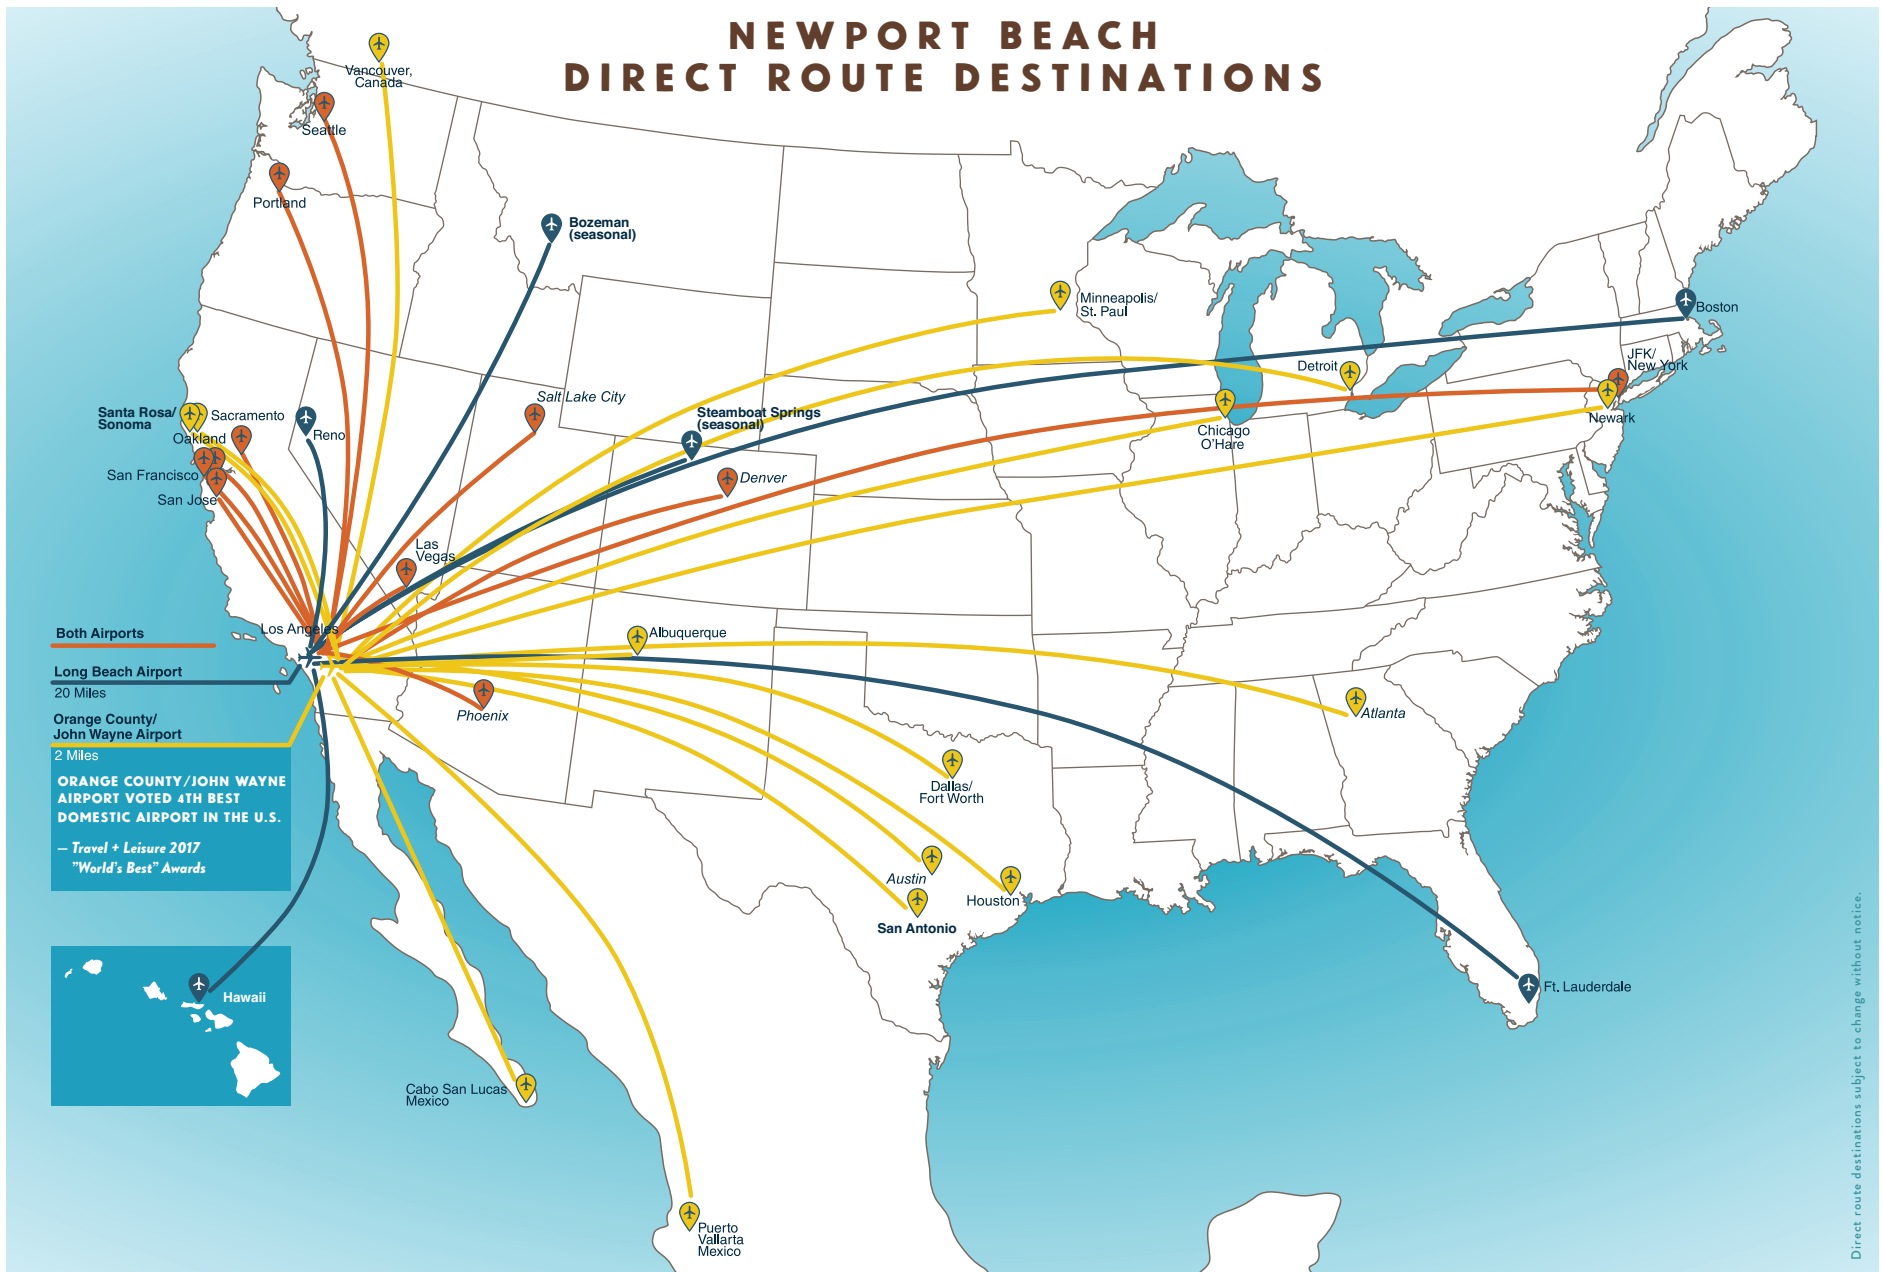

# NEWPORT BEACH DIRECT ROUTE DESTINATIONS

**Both Airports**  
**Long Beach Airport**  
 20 Miles  
**Orange County/John Wayne Airport**  
 2 Miles  
**ORANGE COUNTY/JOHN WAYNE AIRPORT VOTED 4TH BEST DOMESTIC AIRPORT IN THE U.S.**  
 — *Travel + Leisure* 2017  
 "World's Best" Awards

Direct route destinations subject to change without notice.

WHERE SEA LEVEL MEETS NEXT LEVEL.

1-800-94-Coast

MeetingsNB.com